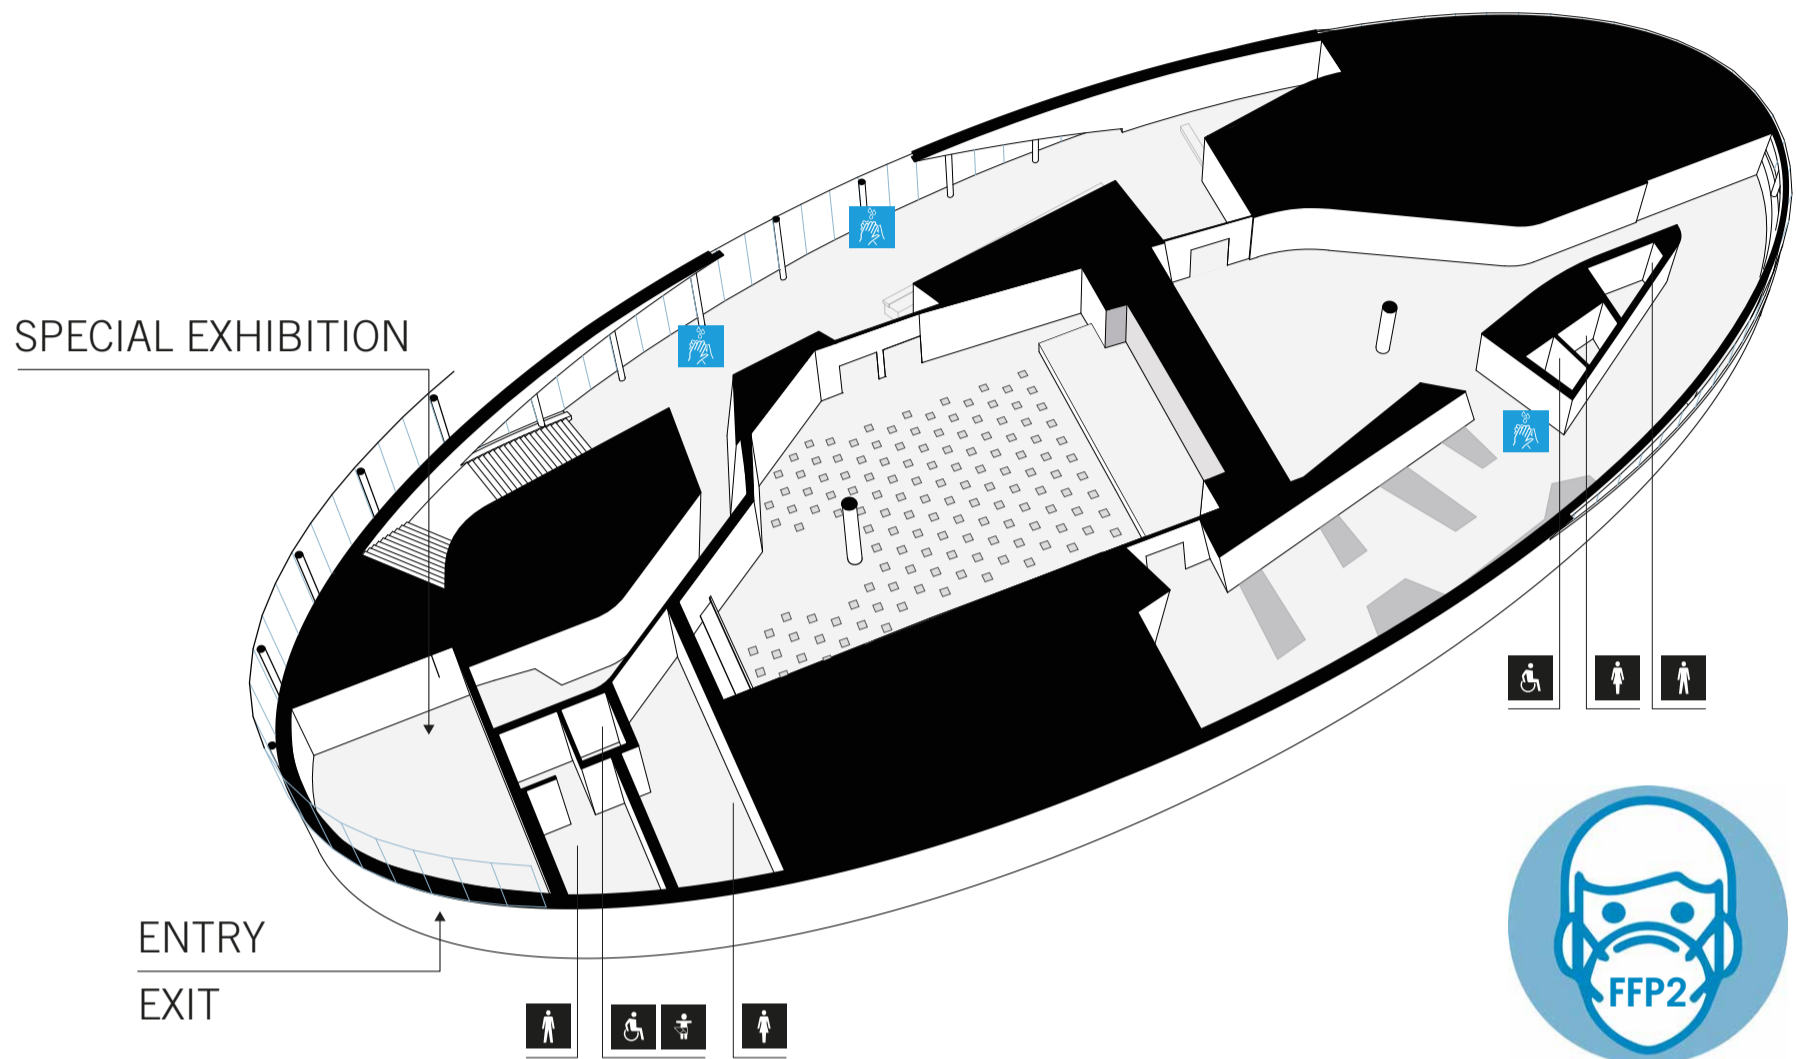

CORONA SAFETY PRECAUTIONS

PLEASE OBSERVE THE FOLLOWING HYGIENE REGULATIONS:

1. You must wear a FFP2 mask which covers your mouth and nose as soon as you enter the KTM Motohall. For children from the completed 6th to the completed 14th year of age, a mouth-nose protection is also sufficient.
2. We recommend disinfecting and washing your hands regularly.
3. Use the **specified routes** to get to your allocated place or to get to the sanitation facilities.
4. Please purchase your **admission ticket online** if possible.
If you purchase your ticket at the KTM Motohall, please use **contactless payment methods**.