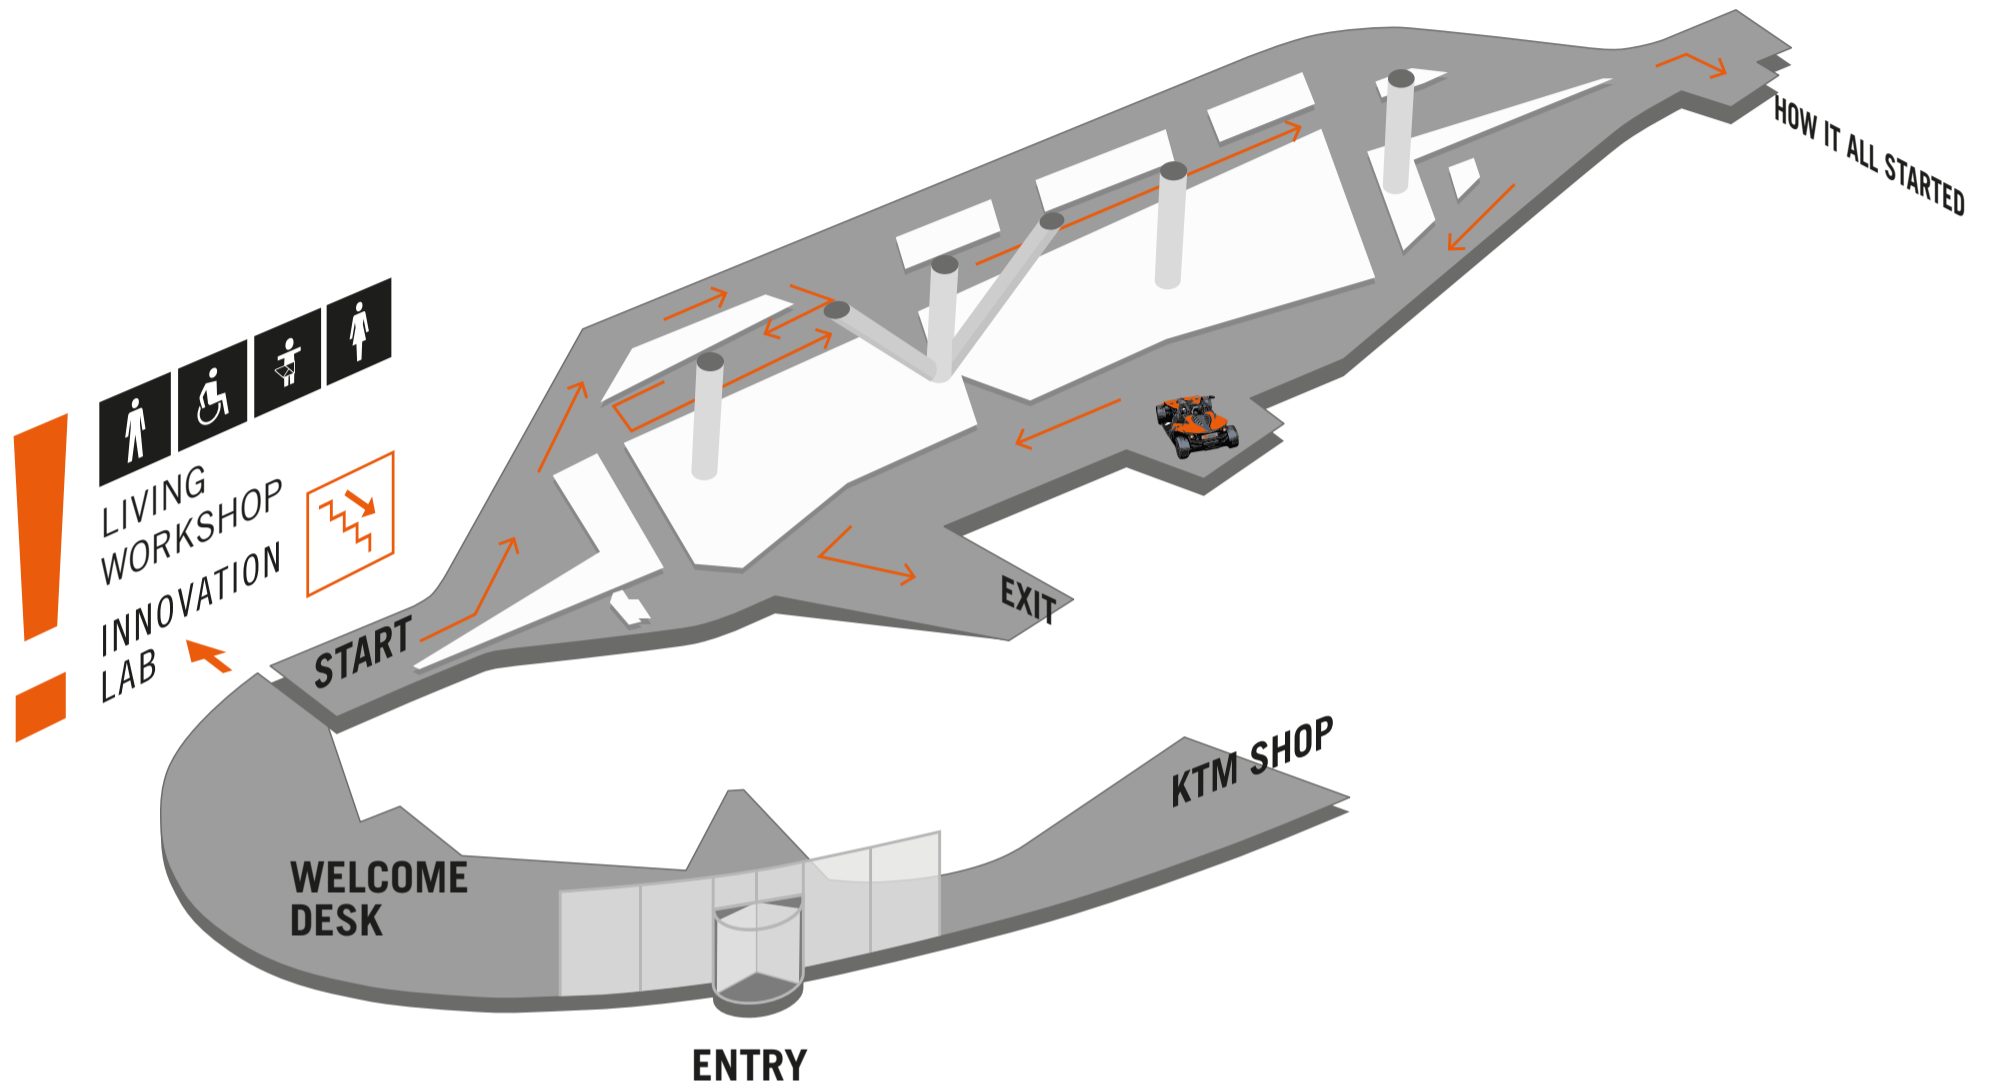

WAY THROUGH THE EXHIBITION

PLEASE USE THE SPECIFIED ROUTE TO GET THROUGH THE EXHIBITION: