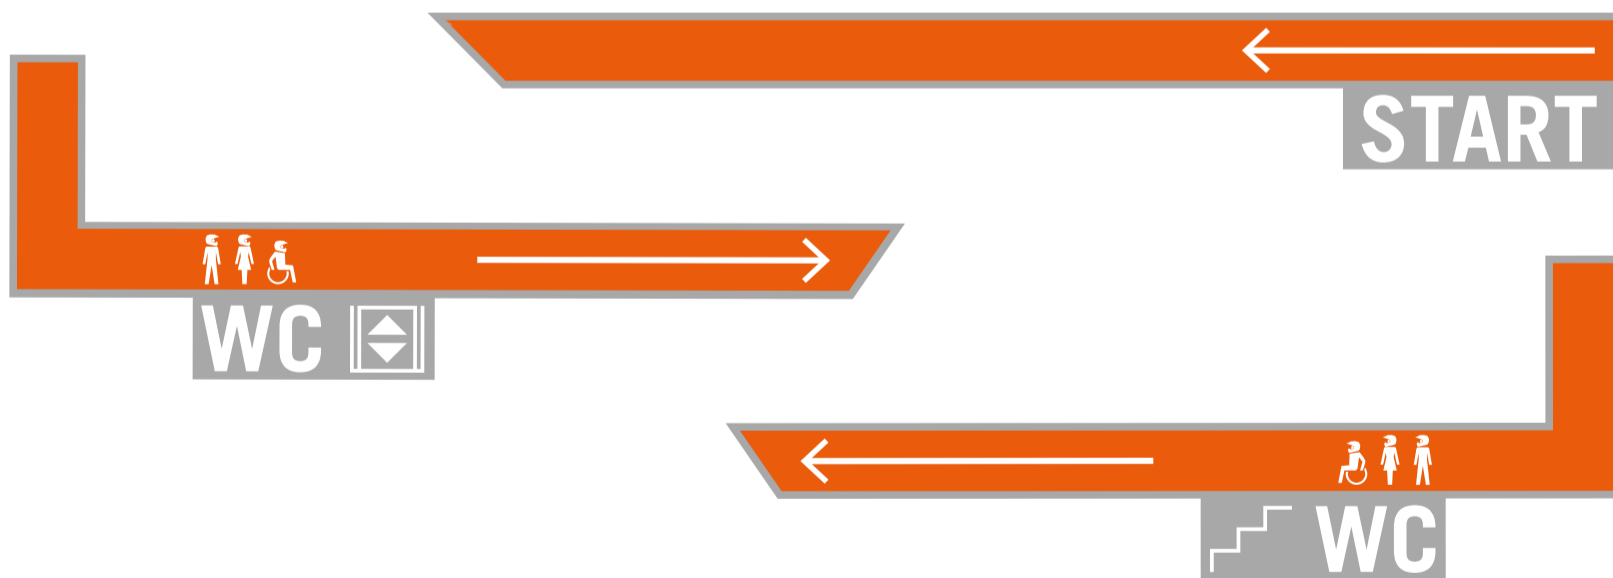

PLEASE WATCH OUT FOR THE DIRECTION ARROWS ON THE FLOOR: